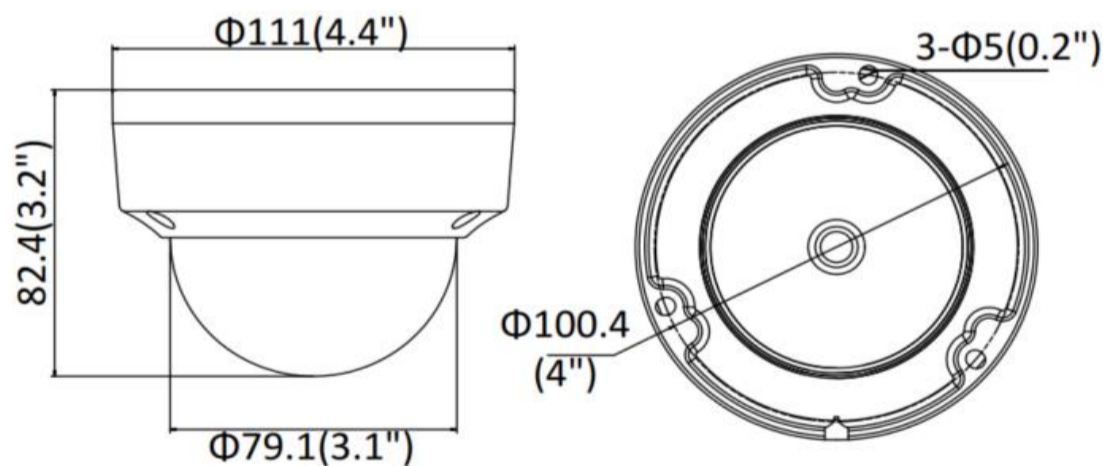

IMAGE

Focal length	2.8 mm
FOV	horizontal: 103°, vertical: 58°
Max. Resolution	2688 × 1520
Stream	50Hz: 25fps (2688 × 1520, 2560 × 1440, 2304 × 1296, 1920 × 1080) 60Hz: 30fps (2688 × 1520, 2560 × 1440, 2304 × 1296, 1920 × 1080)
Day/Night Switch	Auto / Schedule

IR ILLIMINATION

IR Range	30 m
Wavelength	850 nm

INTELLIGENT VIDEO

Built in intelligence	Line crossing detection, intrusion detection
-----------------------	--

DIMENSIONS

Unit: mm