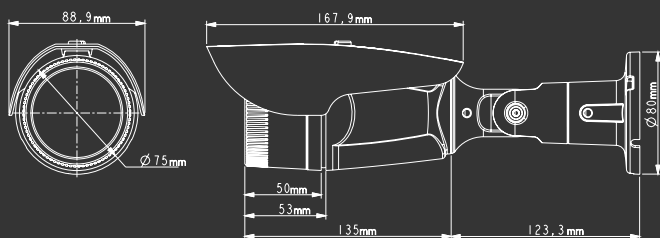

## MAIN FEATURES

- On-Board VCA
- 1.3 megapixel WDR sensor
- Effective resolution: 1280 × 960
- Intellio Video Codec / H.264 / MJPEG
- Bandwidth management
- Solid metal housing
- IR illumination up to 20 meters
- IR illumination power control

### LENSES

	Horizontal view angle range	Vertical view angle range
Focal length		
Wide angle	69-31°	52-23°
Tele	34-14°	26-10°