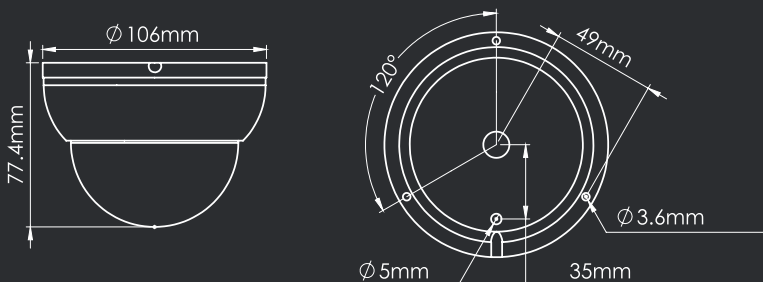

OPTIONAL ACCESSORIES AND LENSES

Wall mount	ILA-WMC-MVD	
Power supplies	ILA-PS-12-L-EU	ILA-PS-12-H-EU

LENSES		
Focal length	Horizontal view angle range	Vertical view angle range
3.6 mm	76°	57°
6 mm	46°	34°
8 mm	34°	26°